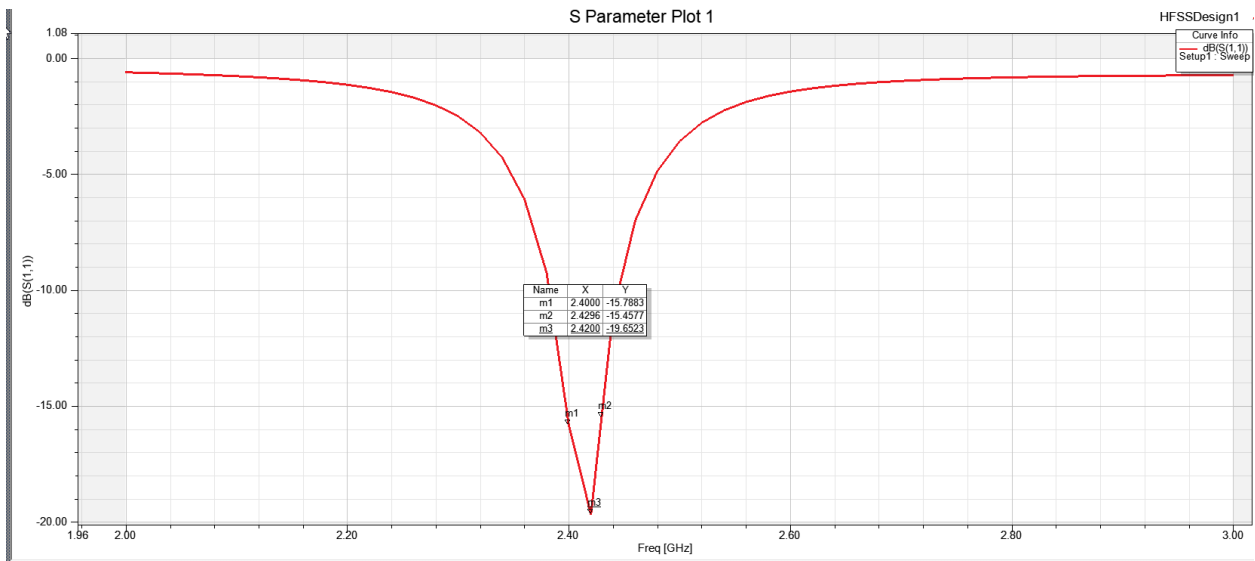

The Rectangle Patch Antenna
Wifi(2.4 GHz)
Dimensions of Antenna in mm.
Substrate: FR4

Gain Plot 12

Gain Plot 13