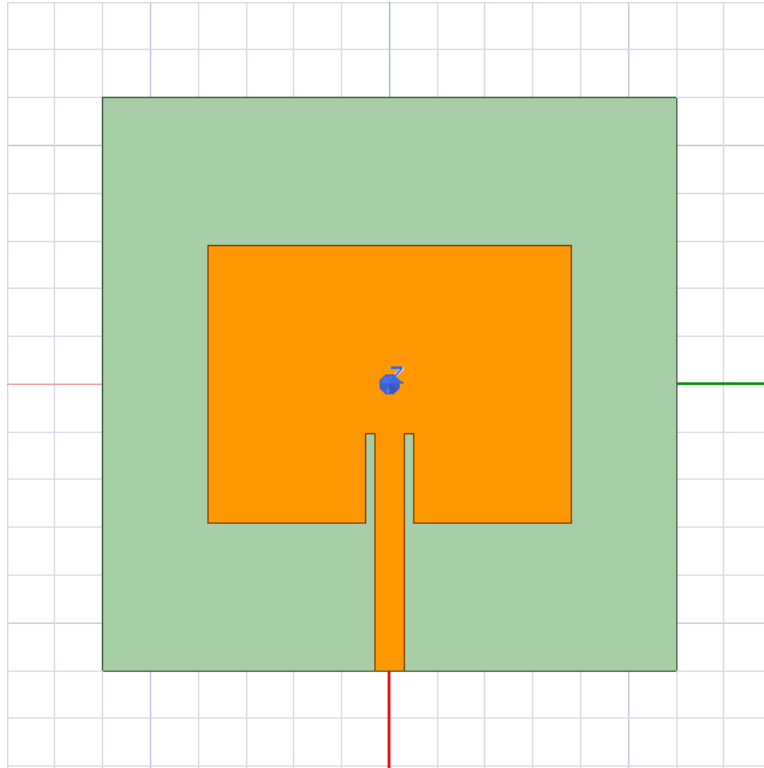

The Rectangle Patch Antenna
Wifi(2.4 GHz)
Dimensions of Antenna in mm.
Substrate: FR4

Gain Plot 12

Gain Plot 13