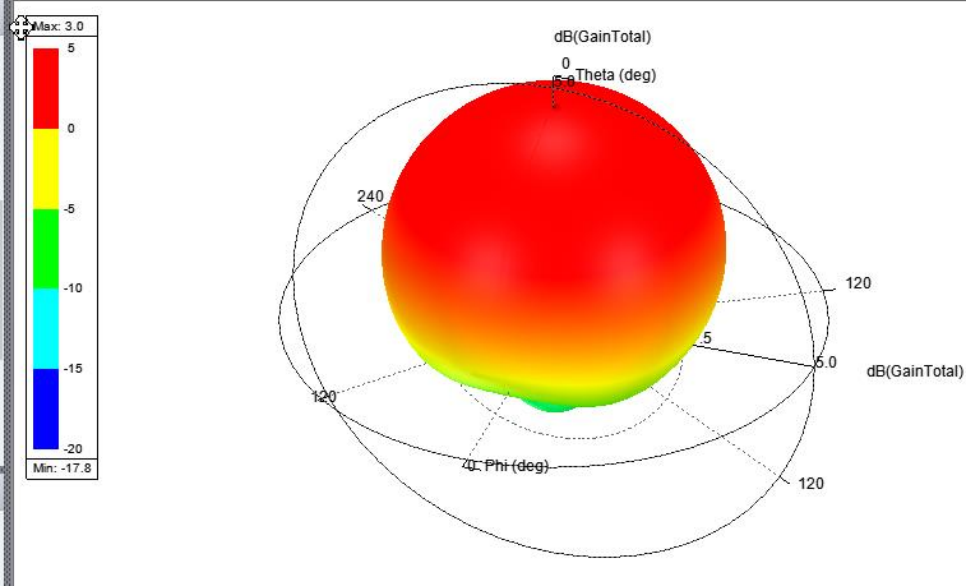

The Rectangle Patch Antenna
Wifi(2.4 GHz)
Dimensions of Antenna in mm.
Substrate: FR4

Gain Plot 12

Gain Plot 13